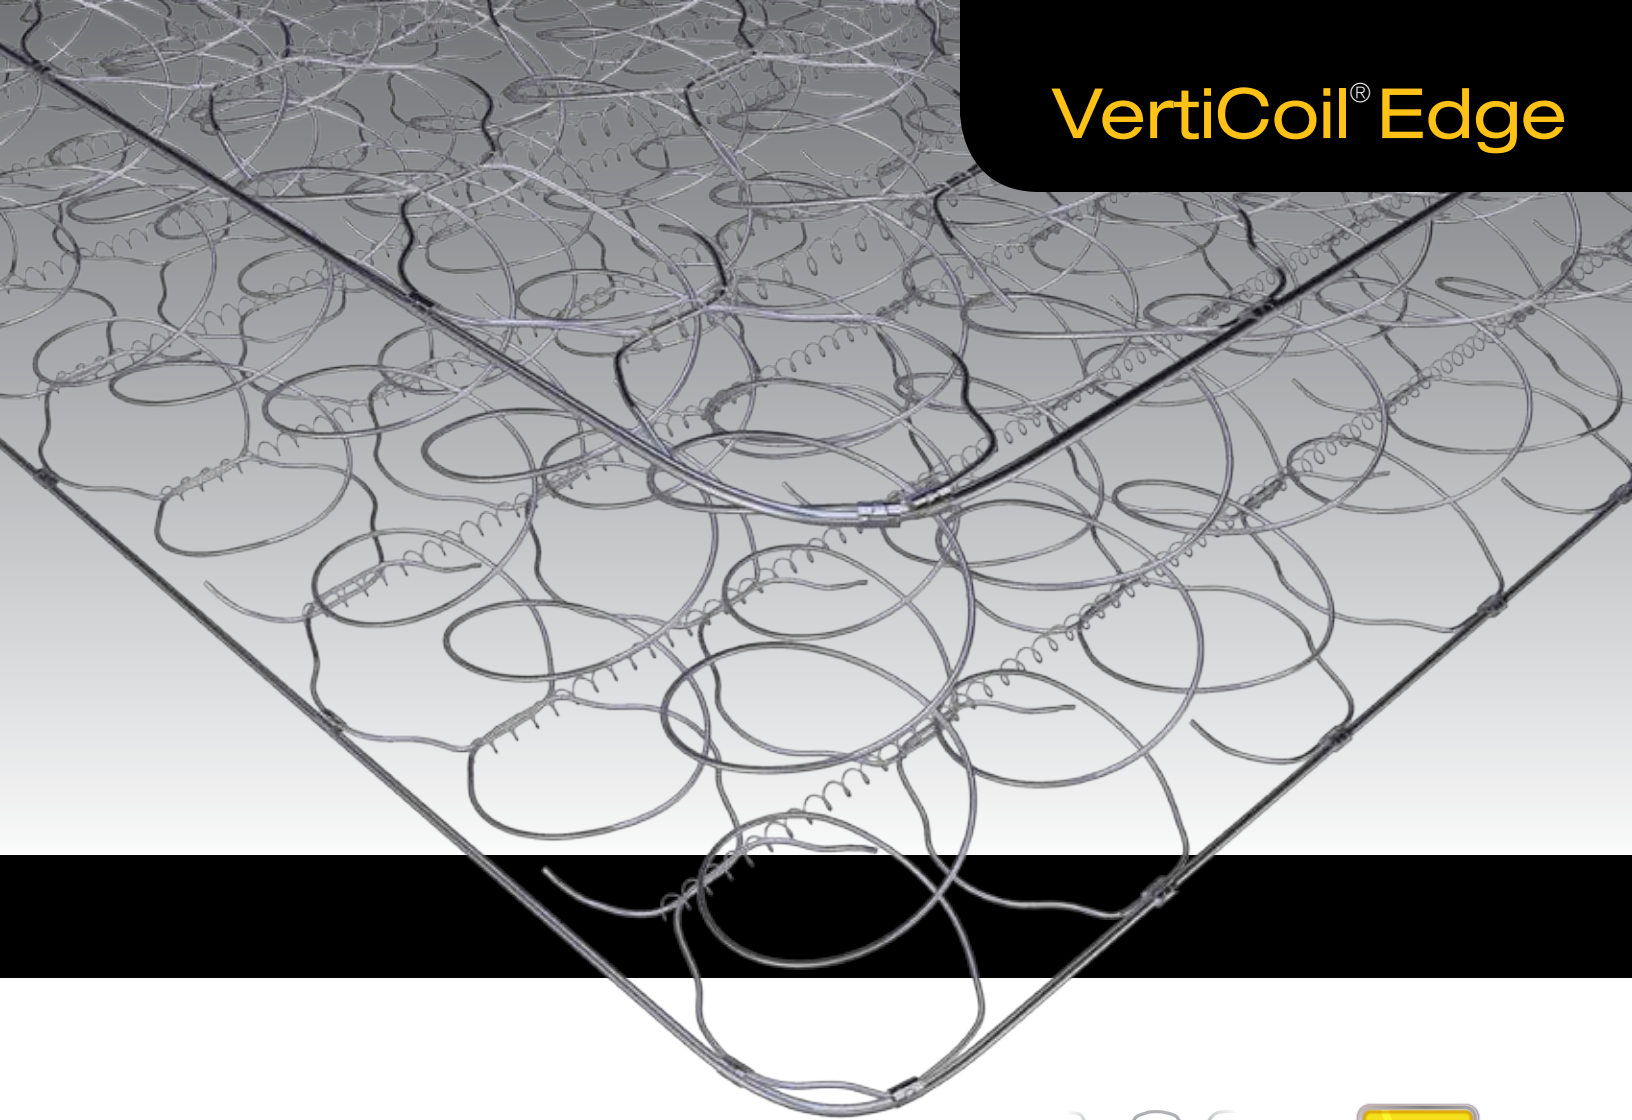

VertiCoil® Edge

With consistent coverage across the surface of the bed, **VertiCoil® Edge** delivers a strong perimeter that reduces sagging and the feeling of roll-off at the edge of the bed.

- The open-coil design remains stable throughout every part of the mattress.
- Provides a durable, long-lasting sleep surface that springs back to its original shape after each use.
- Stress-relieved wire holds its shape and provides a durable, consistent sleep surface.

Alternating coils evenly distribute weight and counteract force to deliver proper support and improved perimeter consistency.

Innersprings sleep up to 28% cooler than foam.*

Unit Coil Counts	Twin	Twin XL	Full	Full XL	Queen	King	Cal King
285	209	N/A	285	N/A	340	N/A	N/A
357	252	276	357	391	460	575	576
357FE	220	N/A	320	N/A	378	483	462
396	286	312	396	432	504	648	625
396FE	252	N/A	357	N/A	418	528	529